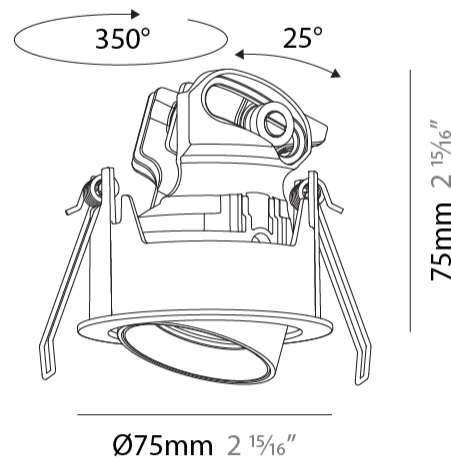

PHYSICAL

Shape: Round
Diameter (mm): 75
Diameter (in): 2 15/16
Height (mm): 75
Height (in): 2 15/16
Ceiling Thickness (mm): 1 - 25
Ceiling Thickness (in): 1/16 - 1
Min. Recessing Depth (mm): 85
Min. Recessing Depth (in): 3 3/8
Light Distribution: Downlight
Fixture Finish: [SSR / BKV / CWI / CRY / HAB / UFT / ITA / RUA / FTG / MYG / LOD / PUS / FRO / FUP / KIA / POP / BLS / SPG / MEY / GOH / GUM / CHC / COM / ABZ / JAG / OBR / MOS / ROR](#)
Fixture Material: Aluminum
Cut-out Measurements: D. 68mm / 2 11/16"
Upon Request: Unique Sizes Unique Ceiling Thickness

ELECTRICAL

Lamp Type: LED (Zhaga Standard)
Input Wattage (W): 11
Total Output Wattage (W): 10
Dimming: Tri-Mode (Non-Dimming and Phase Dimming (120Vac only) and 0-10V Dimming)
Driver Included: No
Driver Location: Recessed Housing
Driver Type: Constant Current - 120Vac
Driver Class: Class 2
Housing: See Components
Input Voltage (V): 120 - 277
Constant Current (MA): 500

LED

Number of LEDs: 1
Color Temperature (°K): [2700 / 3000 / 3500 / 4000](#)
Max. Delivered Lumen (lm): 812 / 860 / 892 / 911
Nominal Lumen (lm): 1141 / 1194 / 1238 / 1266
CRI: >90 CRI
Lamp Life (hrs): 50000

OPTICAL

Reflector: [22 / 38 / 48](#)
Adjustability: Rotational 350° / Tilt 25°
Upon Request: Special Beam Angles

RATINGS AND CERTIFICATIONS

Certified By: Certified for North American Standards
IP rating: IP40