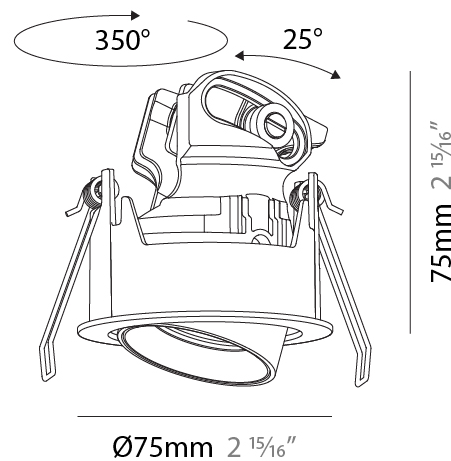

GENERAL

Series: Invader Compact
Subseries: Invader Compact Adjustable
Brand: Prolight
Division: Architectural
Mounting Type: Recessed
Mounting Location: Ceiling
Subcategory: Downlight

PHYSICAL

Shape: Round
Diameter (mm): 75
Diameter (in): 2 15/16
Height (mm): 75
Height (in): 2 15/16
Ceiling Thickness (mm): 1 - 25
Ceiling Thickness (in): 1/16 - 1
Min. Recessing Depth (mm): 85
Min. Recessing Depth (in): 3 3/8
Light Distribution: Downlight
Fixture Finish: SSR / BKV / CWI / CRY / HAB / UFT / ITA / RUA / FTG / MYG / LOD / PUS / FRO / FUP / KIA / POP / BLS / SPG / MEY / GOH / GUM / CHC / COM / ABZ / JAG / OBR / MOS / ROR
Fixture Material: Aluminum
Cut-out Measurements: D. 68mm / 2 11/16"

ELECTRICAL

Lamp Type: LED (Zhaga Standard)
Input Wattage (W): 11
Total Output Wattage (W): 10
Dimming: Dali Dimming
Driver Included: No
Driver Location: Recessed Housing
Driver Type: Constant Current - 120Vac
Housing: See Components
Input Voltage (V): 120
Constant Current (MA): 250

LED

Number of LEDs: 1
Color Temperature (°K): Warm Dim
Max. Delivered Lumen (lm): 862
Nominal Lumen (lm): 1004
CRI: >90 CRI
Lamp Life (hrs): 50000

OPTICAL

Reflector°: 24 / 40 / 54
Adjustability: Rotational 350° / Tilt 25°

RATINGS AND CERTIFICATIONS

Certified By: Certified for North American Standards
IP rating: IP40