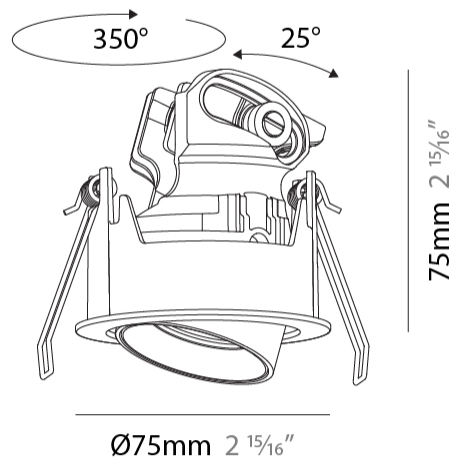

GENERAL

Series: Invader Compact
 Subseries: Invader Compact Adjustable
 Brand: Prolicht
 Division: Architectural
 Mounting Type: Recessed
 Mounting Location: Ceiling
 Subcategory: Downlight

PHYSICAL

Shape: Round
 Diameter (mm): 75
 Diameter (in): 2 15/16
 Height (mm): 75
 Height (in): 2 15/16
 Ceiling Thickness (mm): 1 - 25
 Ceiling Thickness (in): 1/16 - 1
 Min. Recessing Depth (mm): 85
 Min. Recessing Depth (in): 3 3/8
 Light Distribution: Downlight
 Fixture Finish: [SSR / BKV / CWI / CRY / HAB / UFT / ITA / RUA / FTG / MYG / LOD / PUS / FRO / FUP / KIA / POP / BLS / SPG / MEY / GOH / GUM / CHC / COM / ABZ / JAG / OBR / MOS / ROR](#)
 Fixture Material: Aluminum
 Cut-out Measurements: D. 68mm / 2 11/16"
 Upon Request: Unique Sizes Unique Ceiling Thickness

OPTICAL

Reflector°: [22 / 38 / 48](#)
 Adjustability: Rotational 350° / Tilt 25°
 Upon Request: Special Beam Angles

RATINGS AND CERTIFICATIONS

Certified By: Certified for North American Standards
 IP rating: IP40